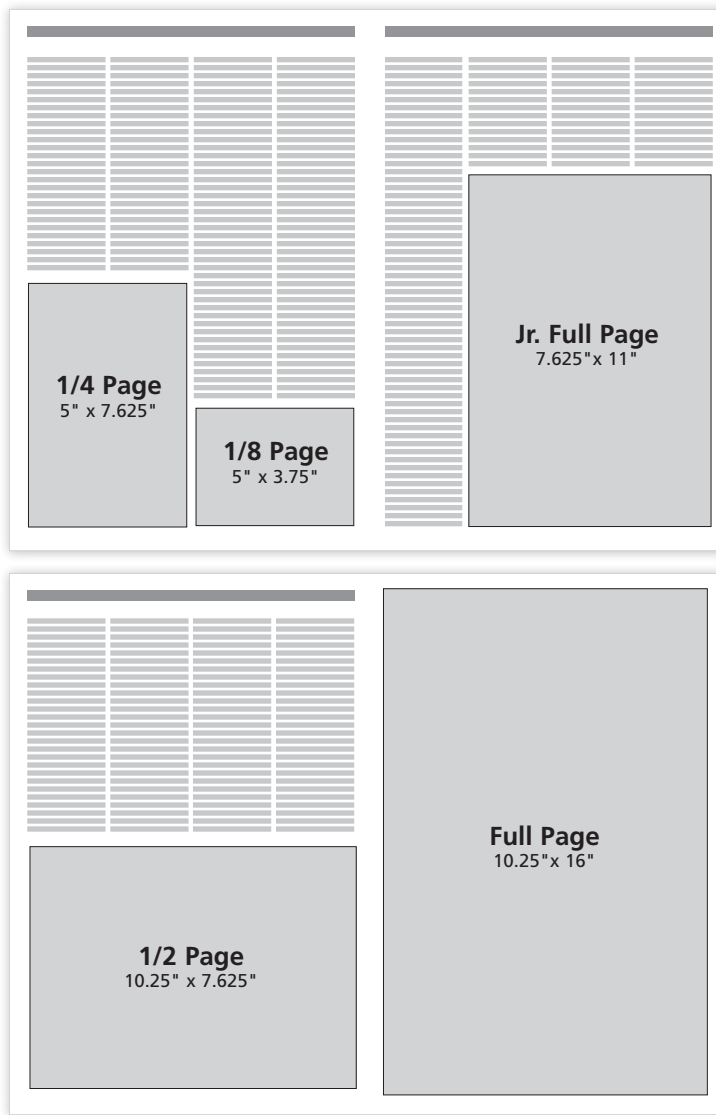

display  
rates

**“Frequency  
ensures  
success in  
advertising.  
Free monthly  
subscription  
ensures your  
message  
is heard.”**

**NDNR Ad Rates** per insertion

	1x	4x	7x	12x	add 4 Color
Full Page Tabloid	2,185	2,097	1,873	1,664	320
Jr Full Page Tab	1,792	1,727	1,636	1,545	300
1/2 Page Tab (Full Standard)	1,363	1,295	1,218	1,159	275
1/4 Page Tab (1/2 Page Std)	805	764	725	685	195
1/8 Page Tab (1/4 Page Std)	464	441	414	387	100

**Prime Placement- Includes 4 Color**

Center Spread	*	Page 3 Jr Full Page	*
Back Cover Full Page	*	Event Calendar Ads	*
Inside Back Full Page	*	Classified Ads	*
Page 2 Full Page	*	Website Ads	*

\* Call for availability